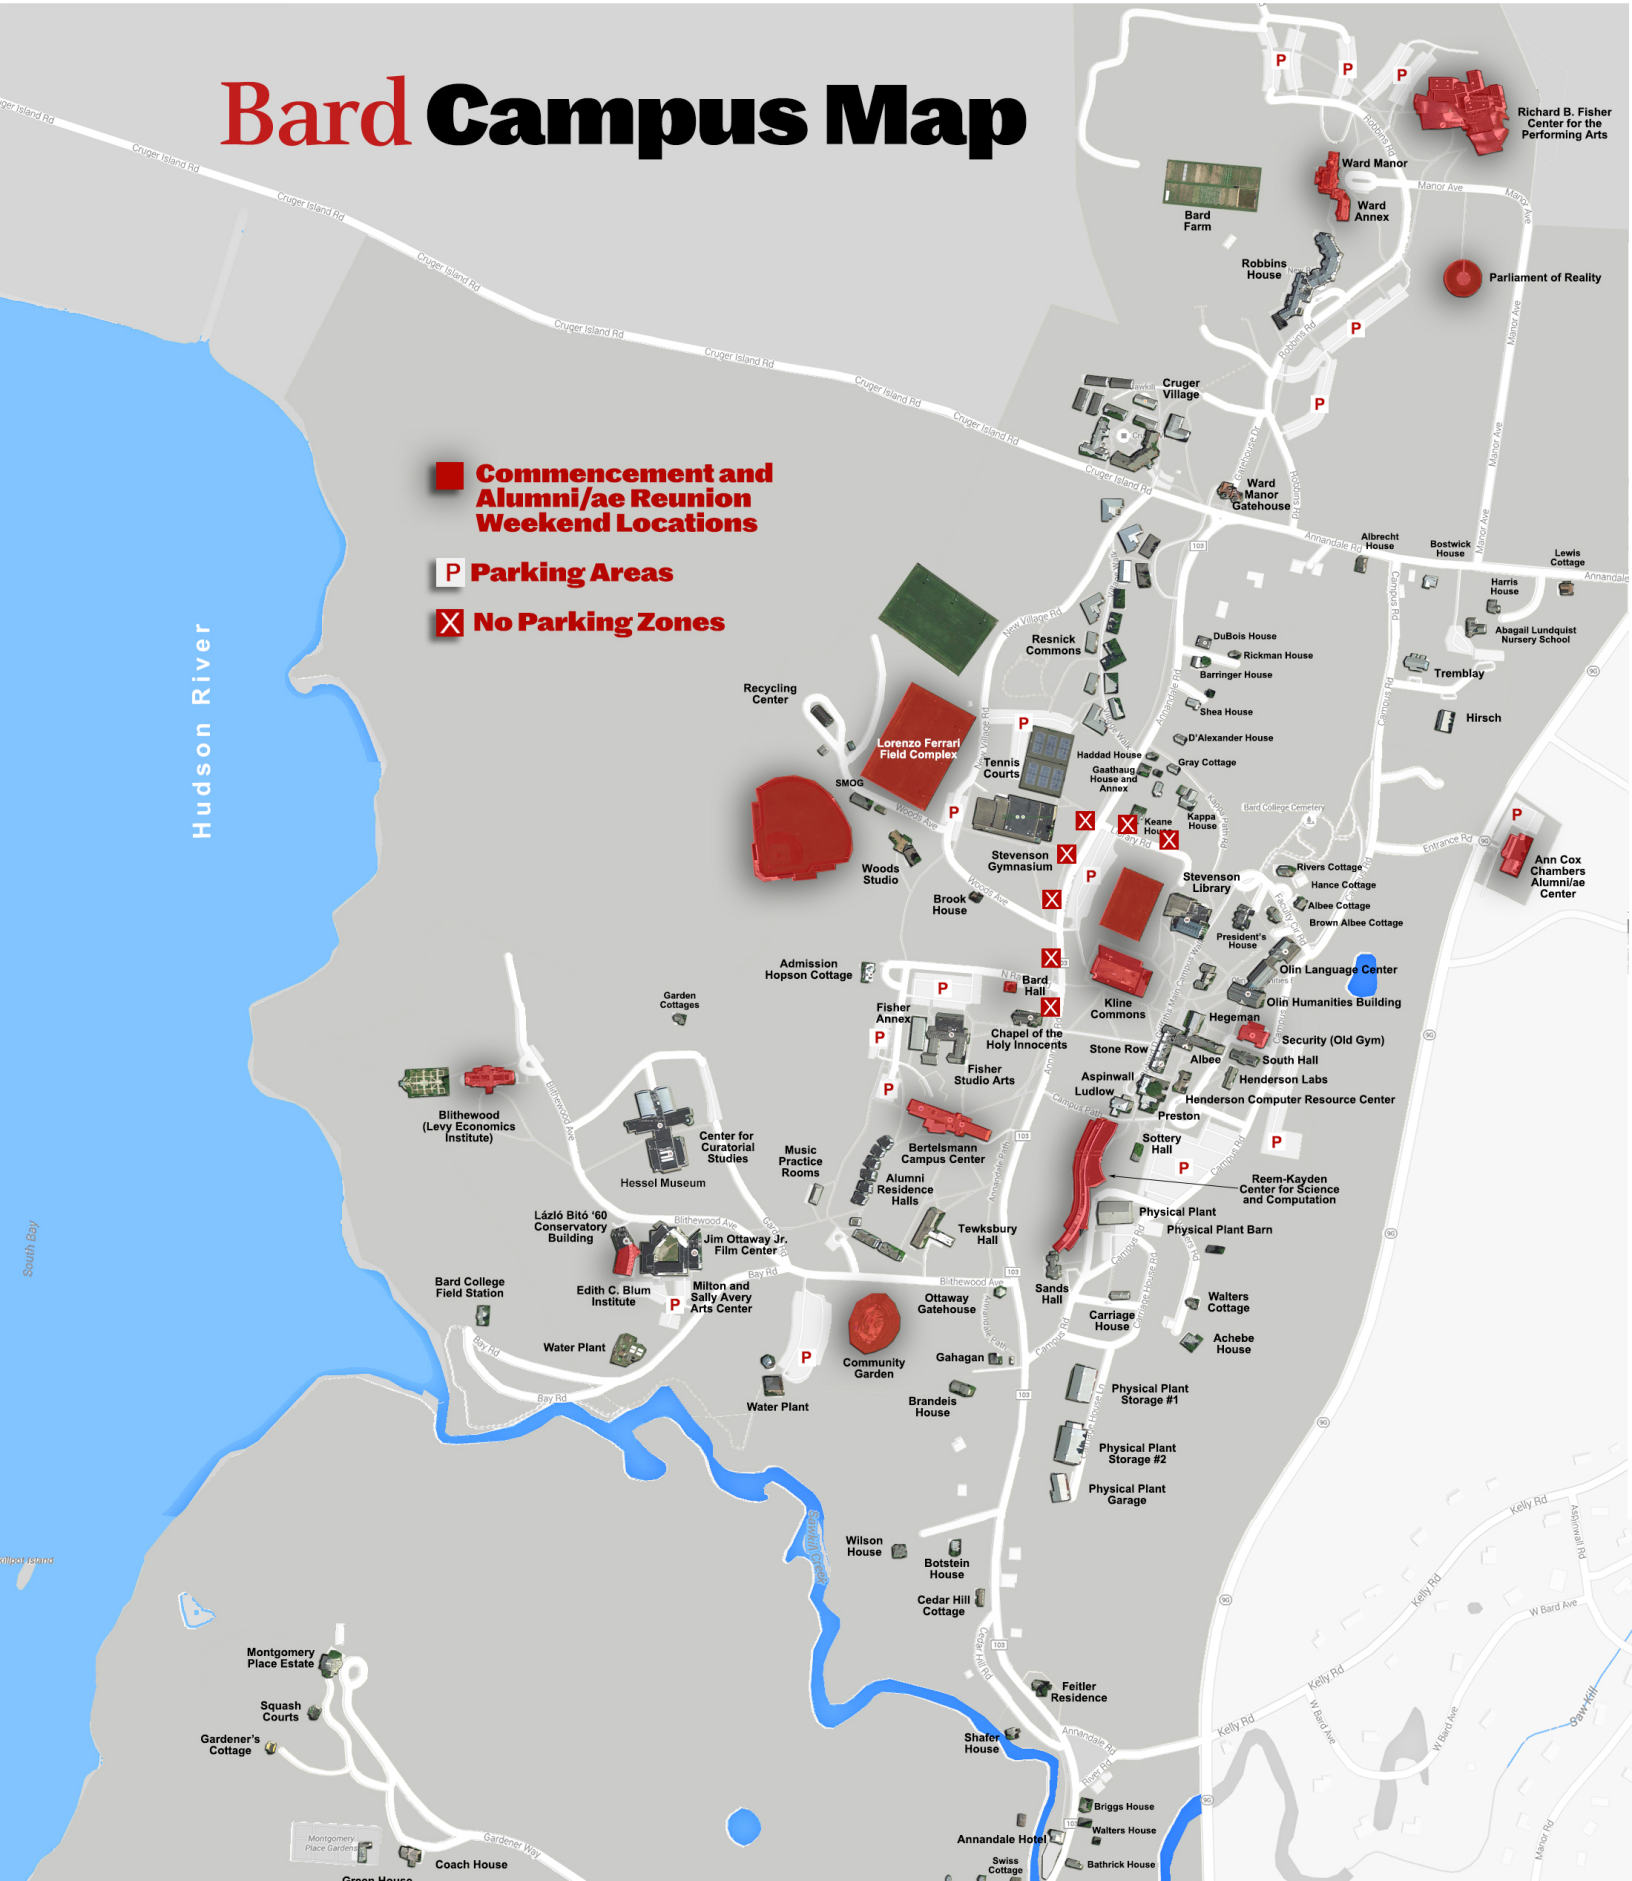

Bard Campus Map

■ Commencement and Alumni/ae Reunion Weekend Locations

P Parking Areas

⊗ No Parking Zones

Hudson River

South Bay

Ward Manor

Ward Annex

Robbins House

Bard Farm

Cruger Village

Ward Manor Gatehouse

Albrecht House

Bostwick House

Lewis Cottage

Harris House

Abigail Lundquist Nursery School

Tremblay

Hirsch

Ann Cox Chambers Alumni/ae Center

Annex

Albee Cottage

Brown Albee Cottage

Olin Language Center

Olin Humanities Building

Security (Old Gym)

South Hall

Henderson Labs

Henderson Computer Resource Center

Preston

Walters Cottage

Achebe House

Physical Plant Storage #1

Physical Plant Storage #2

Physical Plant Garage

Walters Cottage

Achebe House

Physical Plant Storage #1

Physical Plant Storage #2

Physical Plant Garage

Walters Cottage

Achebe House

Physical Plant Storage #1

Physical Plant Storage #2

Physical Plant Garage

Recycling Center

SMOG

Lorenzo Ferrari Field Complex

Woods Studio

Brook House

Admission Hopson Cottage

Garden Cottages

Fisher Annex

Fisher Studio Arts

Bertelsmann Campus Center

Alumni Residence Halls

Tewksbury Hall

Ottawa Gatehouse

Gahagan

Wilson House

Botstein House

Cedar Hill Cottage

Brandeis House

Community Garden

Water Plant

Water Plant

Water Plant

Wilson House

Botstein House

Cedar Hill Cottage

Brandeis House

Community Garden

Water Plant

Water Plant

Water Plant

Wilson House

Bilthewood (Levy Economics Institute)

Center for Curatorial Studies

Hessel Museum

László Bittó '60 Conservatory Building

Jim Ottaway Jr. Film Center

Edith C. Blum Institute

Milton and Sally Avery Arts Center

Bard College Field Station

Water Plant

Water Plant

Water Plant

Wilson House

Botstein House

Cedar Hill Cottage

Brandeis House

Community Garden

Water Plant

Water Plant

Water Plant

Wilson House

Botstein House

Cedar Hill Cottage

Montgomery Place Estate

Squash Courts

Gardener's Cottage

Montgomery Place Gardens

Coach House

Green House

Wilson House

Botstein House

Cedar Hill Cottage

Cruger Village

Ward Manor Gatehouse

Albrecht House

Bostwick House

Lewis Cottage

Harris House

Abigail Lundquist Nursery School

Tremblay

Hirsch

Ann Cox Chambers Alumni/ae Center

Annex

Albee Cottage

Brown Albee Cottage

Olin Language Center

Olin Humanities Building

Security (Old Gym)

South Hall

Henderson Labs

Henderson Computer Resource Center

Preston

Walters Cottage

Achebe House

Physical Plant Storage #1

Physical Plant Storage #2

Physical Plant Garage

Walters Cottage

Achebe House

Physical Plant Storage #1

Physical Plant Storage #2

Physical Plant Garage

Walters Cottage

Achebe House

Physical Plant Storage #1

Physical Plant Storage #2

Physical Plant Garage

Walters Cottage

Achebe House

Physical Plant Storage #1

Physical Plant Storage #2

Physical Plant Garage

Walters Cottage

Achebe House

Physical Plant Storage #1

Physical Plant Storage #2

Physical Plant Garage

Walters Cottage

Achebe House

Physical Plant Storage #1

Physical Plant Storage #2

Physical Plant Garage

Walters Cottage

Achebe House

Physical Plant Storage #1

Physical Plant Storage #2

Physical Plant Garage

Walters Cottage

Achebe House